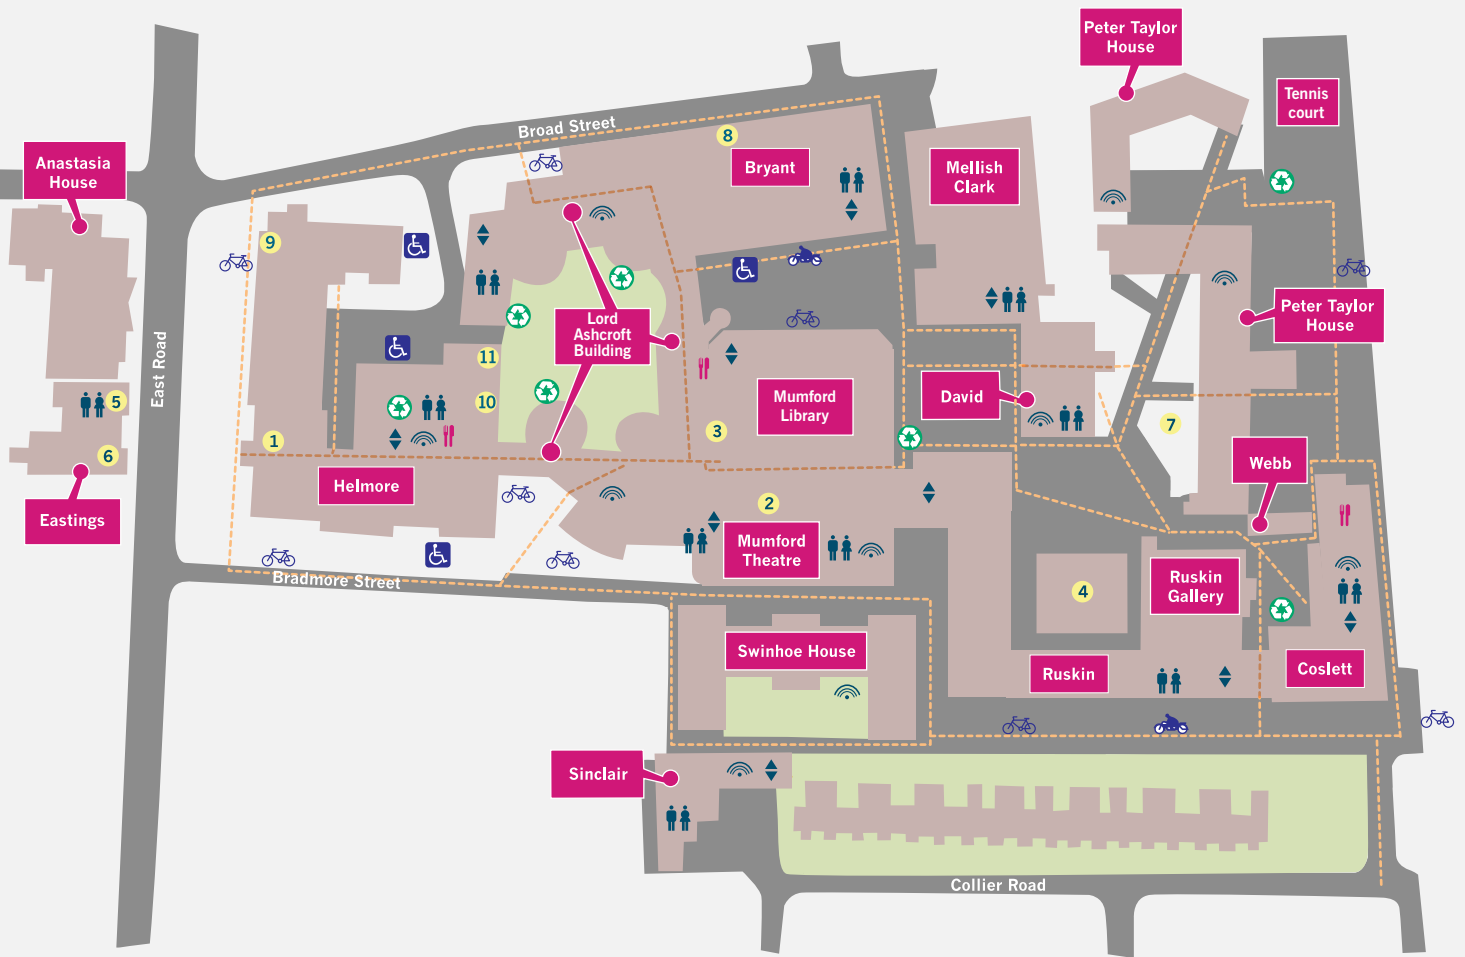

## KEY

- |  |  |
|--|--|
|  Disabled parking   |  Main Reception                                 |
|  Cycle parking      |  Medical Centre (1st floor)                     |
|  Motorcycle parking |  i Centre                                       |
|  Toilets            |  University Eye Clinic                          |
|  Recycling point    |  Finance Office                                 |
|  Lifts              |  Accommodation Office                           |
|  Restaurant/café    |  Nursery  |
|  Wifi area          |  SU Studio                                      |
|  Pedestrian route   |  Employment Bureau (1st floor)                  |
|  |  Students' Union (1st floor)<br>Gym (1st floor) |
|  |  Student Services (3rd floor)                   |